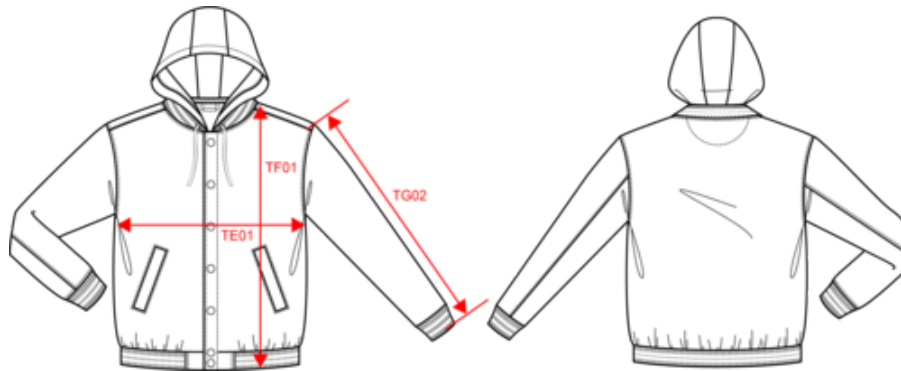

KARIBAN

K4003

Unisex Teddy jacket with hood

Dimensions (cm)

Measurements in cm	XS	S	M	L	XL	XXL	3XL
TE01 - 1/2 chest width at 1.5cm below armhole	49.00	52.00	55.00	58.00	61.00	64.00	67.00
TF01 - Total height from HSP	64.00	66.00	68.00	70.00	72.00	74.00	76.00
TG02 - Long sleeve length	63.00	64.00	65.00	66.00	67.00	68.00	69.00